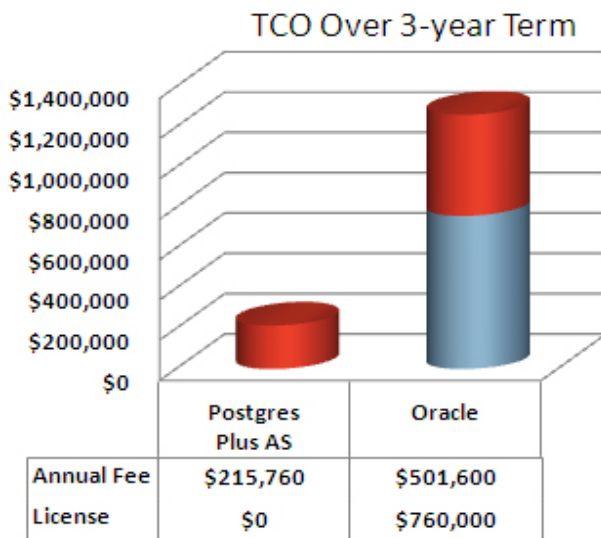

## Postgres Plus Advanced Server

combines the innovation and low cost of open source with the programming power and high performance features of leading commercial databases. Offload reporting, perform replication, and create new applications using your staff's existing skills with no license fees and dramatically reduced maintenance costs with the only Oracle compatible open source database today.